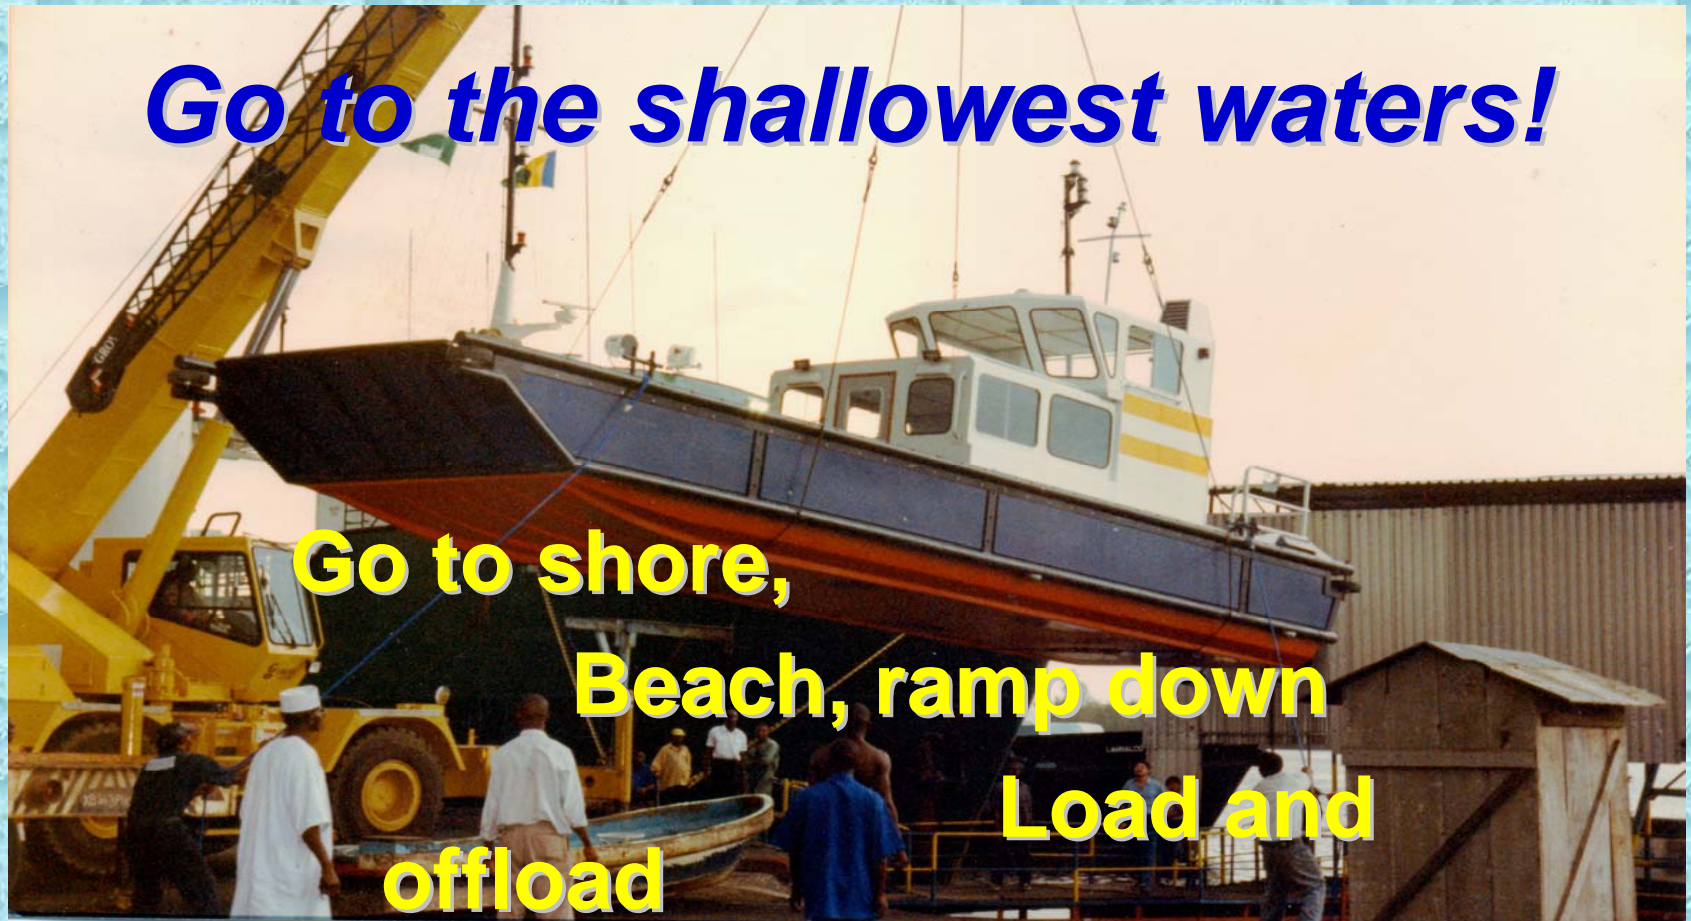

MM 117 Landing craft

By Modant Marine

The most versatile boat

Go to the shallowest waters!

Go to shore,

Beach, ramp down

Load and

offload

MM 117 Landing craft

By Modant Marine

One-piece flat bottom hull made of non-saturated, not pre-accelerated marine grade resins.

High load carrying capability in the shallowest waters.

LOA (Length Over All)	11.7 m
LWL (Length of Water Line)	9.61 m
Beam	2.98 m
Draught (Hull)	0.24 m
Draught (Stern gear)	0.48 m
Maximum safe load	1.5 ton
Passengers	0 to 20
Deck space	2.5 to 15.5 m ²
Depth	0.8 m
Speed (light)	28 knots
Speed (loaded)	20 knots
Engines	2 x Mercruiser Diesel 200 Hp
Stern gear	2 x sterndrives Bravo II
Steering	Hydraulic

The Landing Craft is the ideally fast, stable and safe platform for your mobile Workshop or Water Ambulance.

MM 117 Landing craft

By Modant Marine

Make it your Crew Boat or Workboat!

LOA: 11.70 m Beam: 2.98 m
m