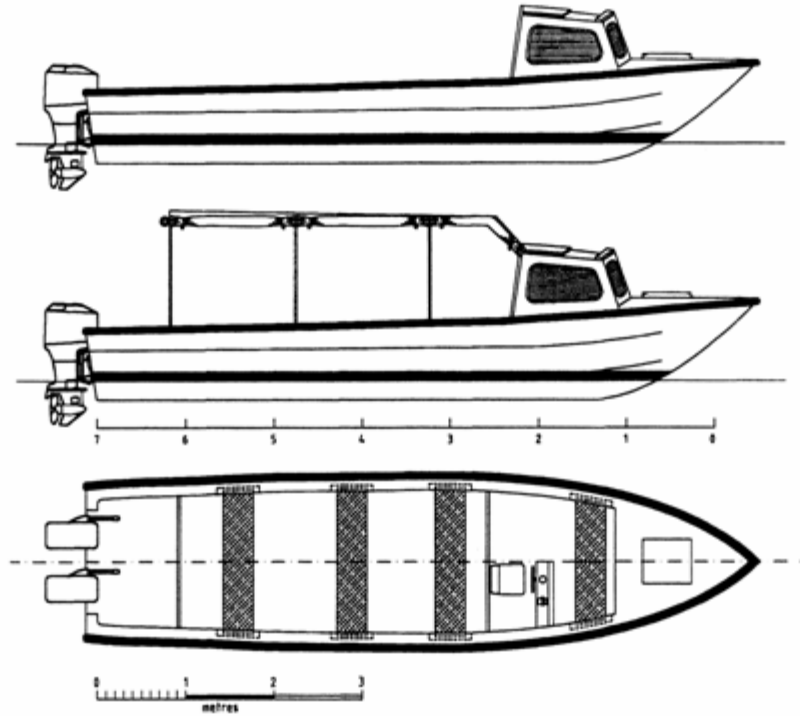

MM 76 speed boat

By Modant Marine

One of the available arrangements

AMGRAM Ltd. 1989
all design rights reserved
AMGRAM Ltd.
11 Riverside Road, Stroud,
Gloucestershire, GND 5BB, England

MODANT
Marine

7.6M UTILITY BOAT
GENERAL ARRANGEMENT.

Doc: MM760CA/TS/01