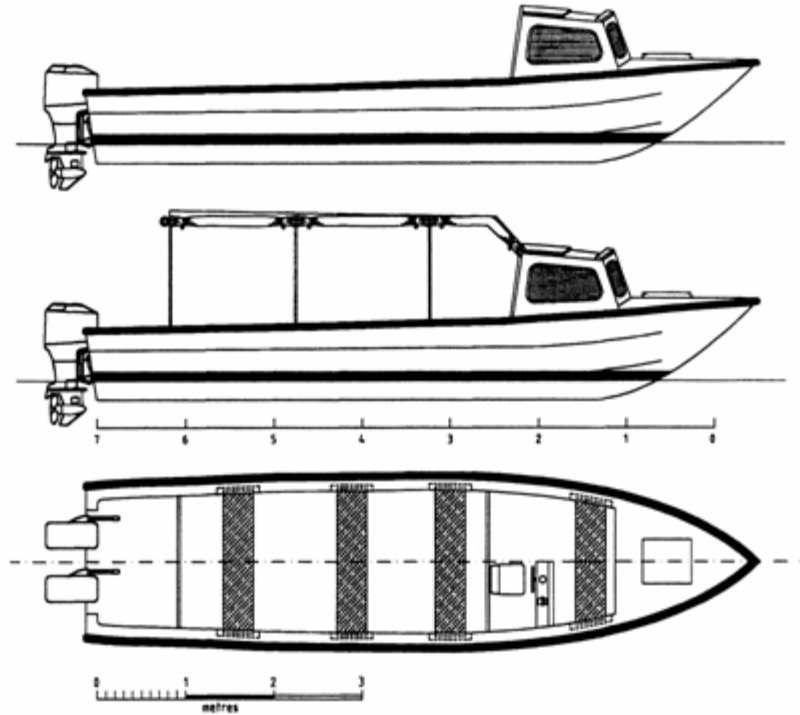

MM 76 speed boat

By Modant Marine

One of the available arrangements

AMGRAM Ltd. 1989
all design rights reserved
AMGRAM Ltd.
11 Riverside Road, Stroud,
Gloucestershire, GND 5BB, England

MODANT
Marine

7.6M UTILITY BOAT
GENERAL ARRANGEMENT.

01 114/08/98 Outline.gsp
28x6231e Mod/caption

Doc: MM760CA/TS/01